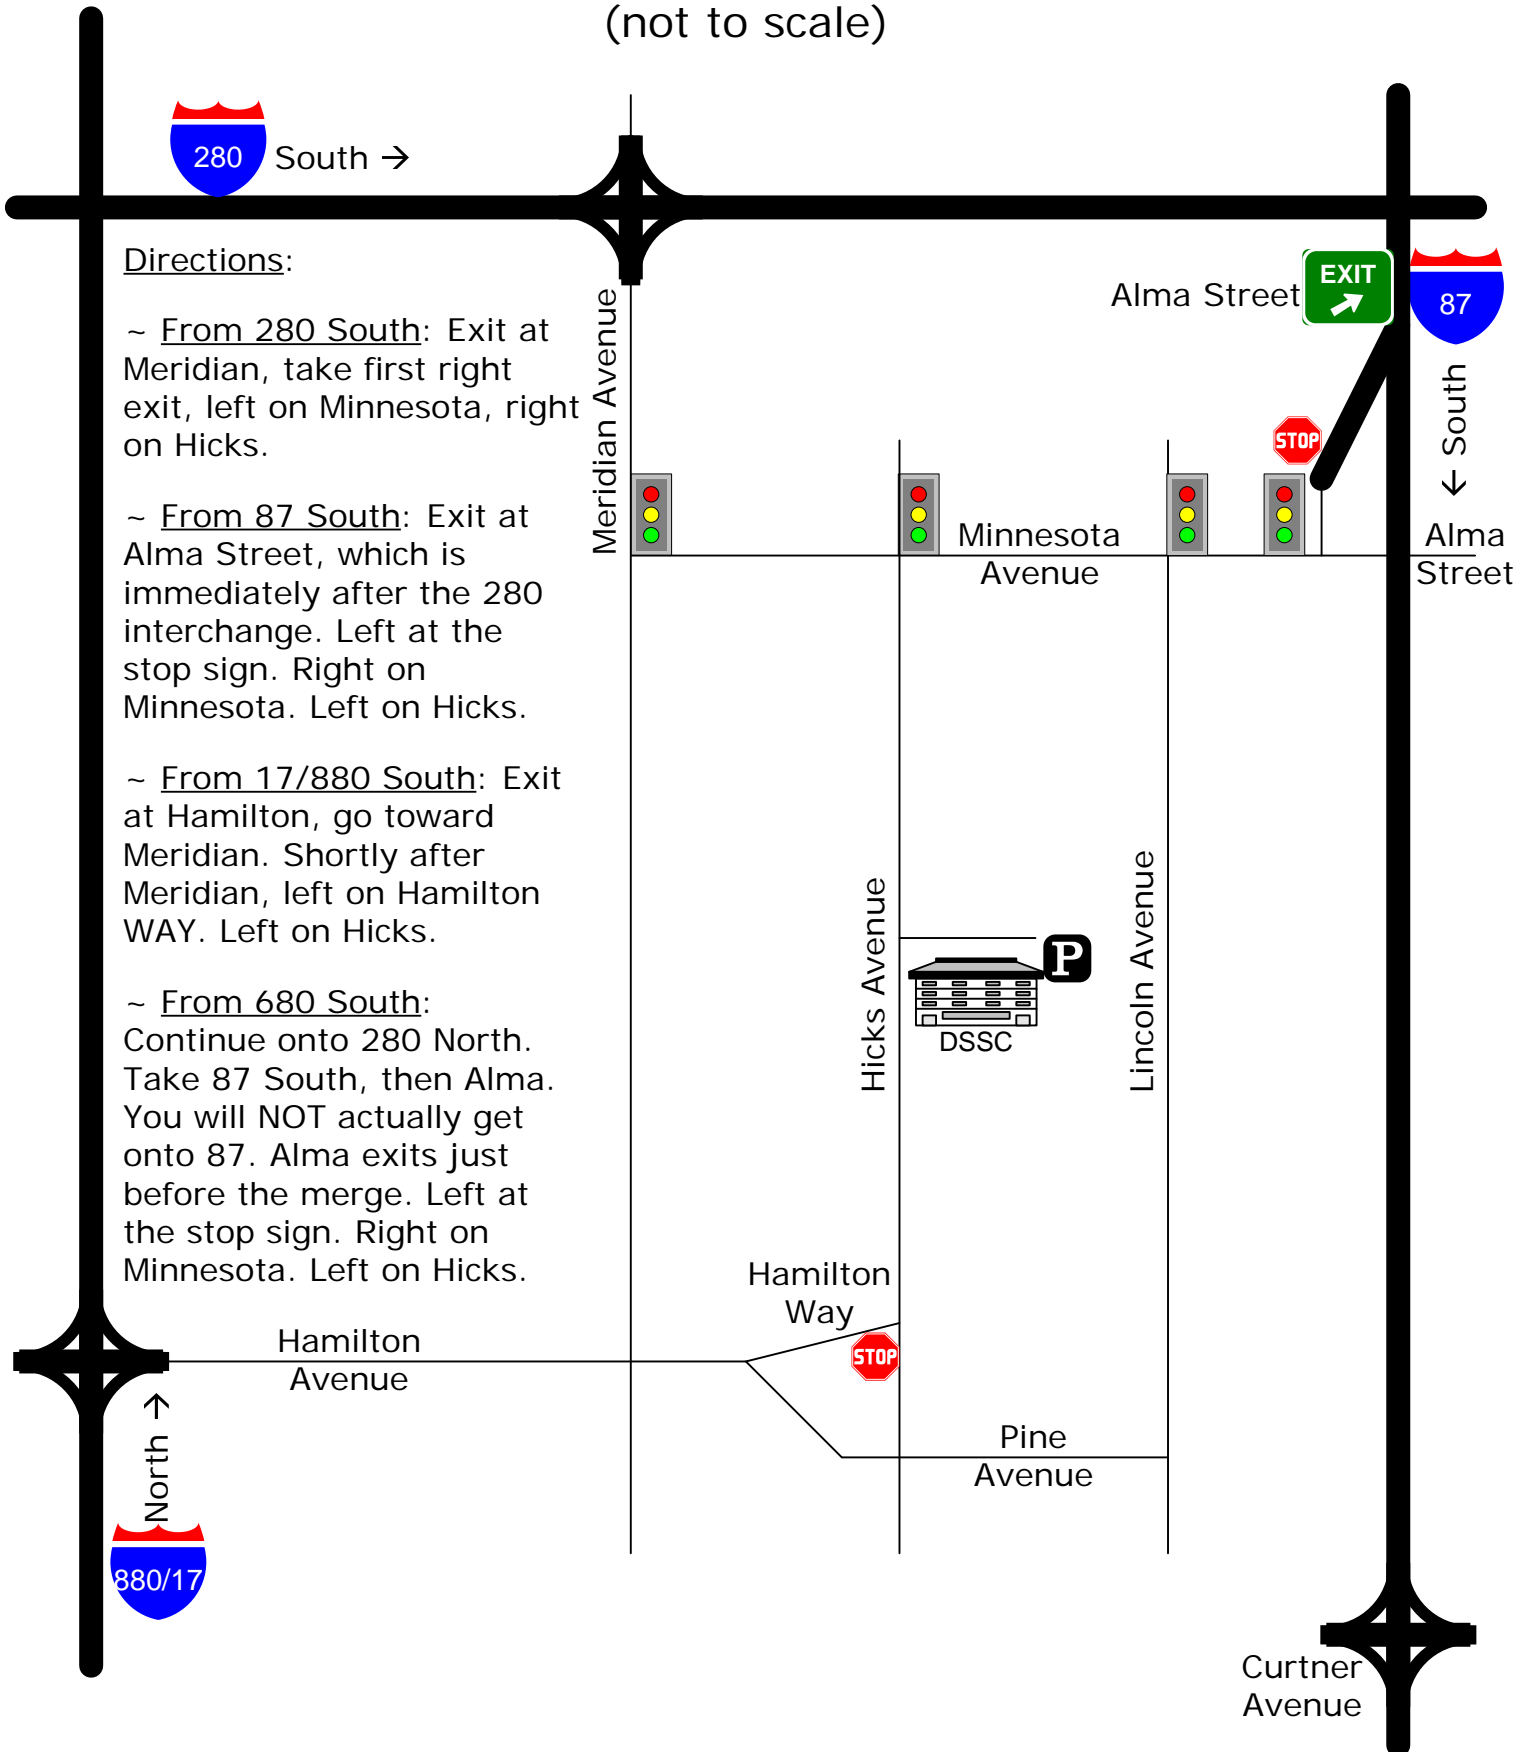

# Divine Science Spiritual Center

1540 Hicks Avenue

San Jose

(not to scale)

## Directions:

~ From 280 South: Exit at Meridian, take first right exit, left on Minnesota, right on Hicks.

~ From 87 South: Exit at Alma Street, which is immediately after the 280 interchange. Left at the stop sign. Right on Minnesota. Left on Hicks.

~ From 17/880 South: Exit at Hamilton, go toward Meridian. Shortly after Meridian, left on Hamilton WAY. Left on Hicks.

~ From 680 South: Continue onto 280 North. Take 87 South, then Alma. You will NOT actually get onto 87. Alma exits just before the merge. Left at the stop sign. Right on Minnesota. Left on Hicks.