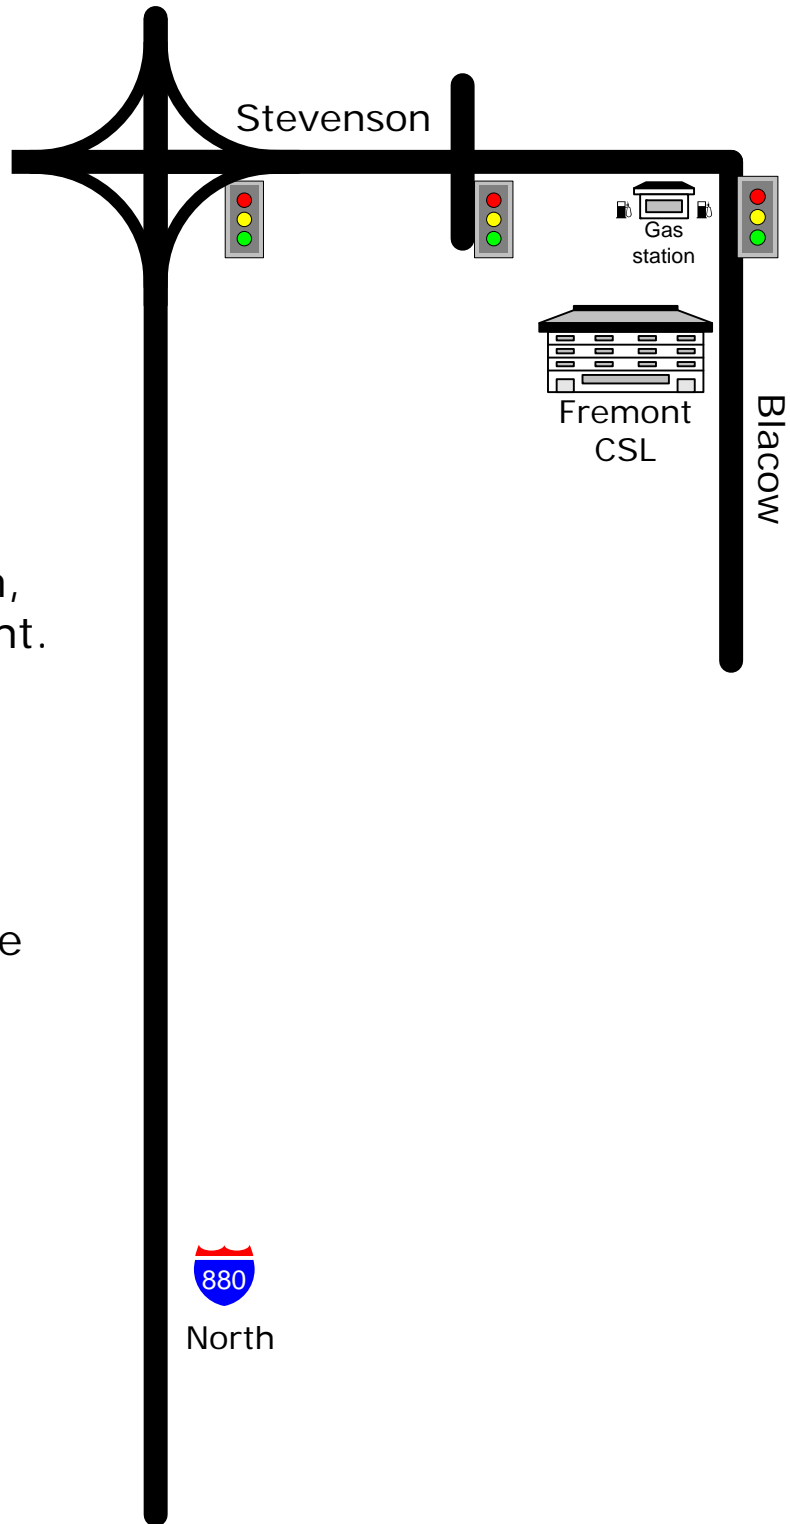

Fremont
Center for Spiritual Living
40155 Blacow Road, Fremont

Directions:

- ~ 880 North
- ~ Exit at Stevenson, turn right at the light.
- ~ Right on Blacow.
- ~ The church is the first building on the right past the corner gas station.

North

From
San Jose