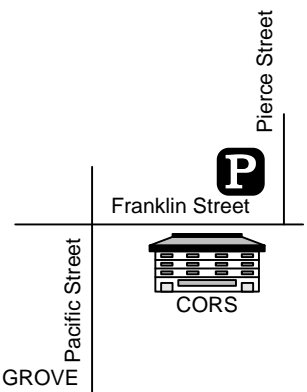

Monterey CORS

400 West Franklin Street, Monterey

Directions:

- ~ 17 South.
- ~ 1 South (toward Monterey).
- ~ Exit at the second Del Monte exit (toward Pacific Grove). By the time you get to Fisherman's Wharf, you should have moved to the left lane.
- ~ At the fork, go straight up the hill.
- ~ Left on Pacific.
- ~ Right on Franklin. The CORS building is directly on your right.
- ~ Street parking is available, or use the parking lot directly across the street from the church, which is free on Sundays.

From
San Jose

156

South

Fisherman's
Wharf

From the church:

- ~ Take Franklin to the end (Camino Estero).
- ~ Turn left.
- ~ At the light (Del Monte), turn right.
- ~ North on 1.
- ~ North on 17.