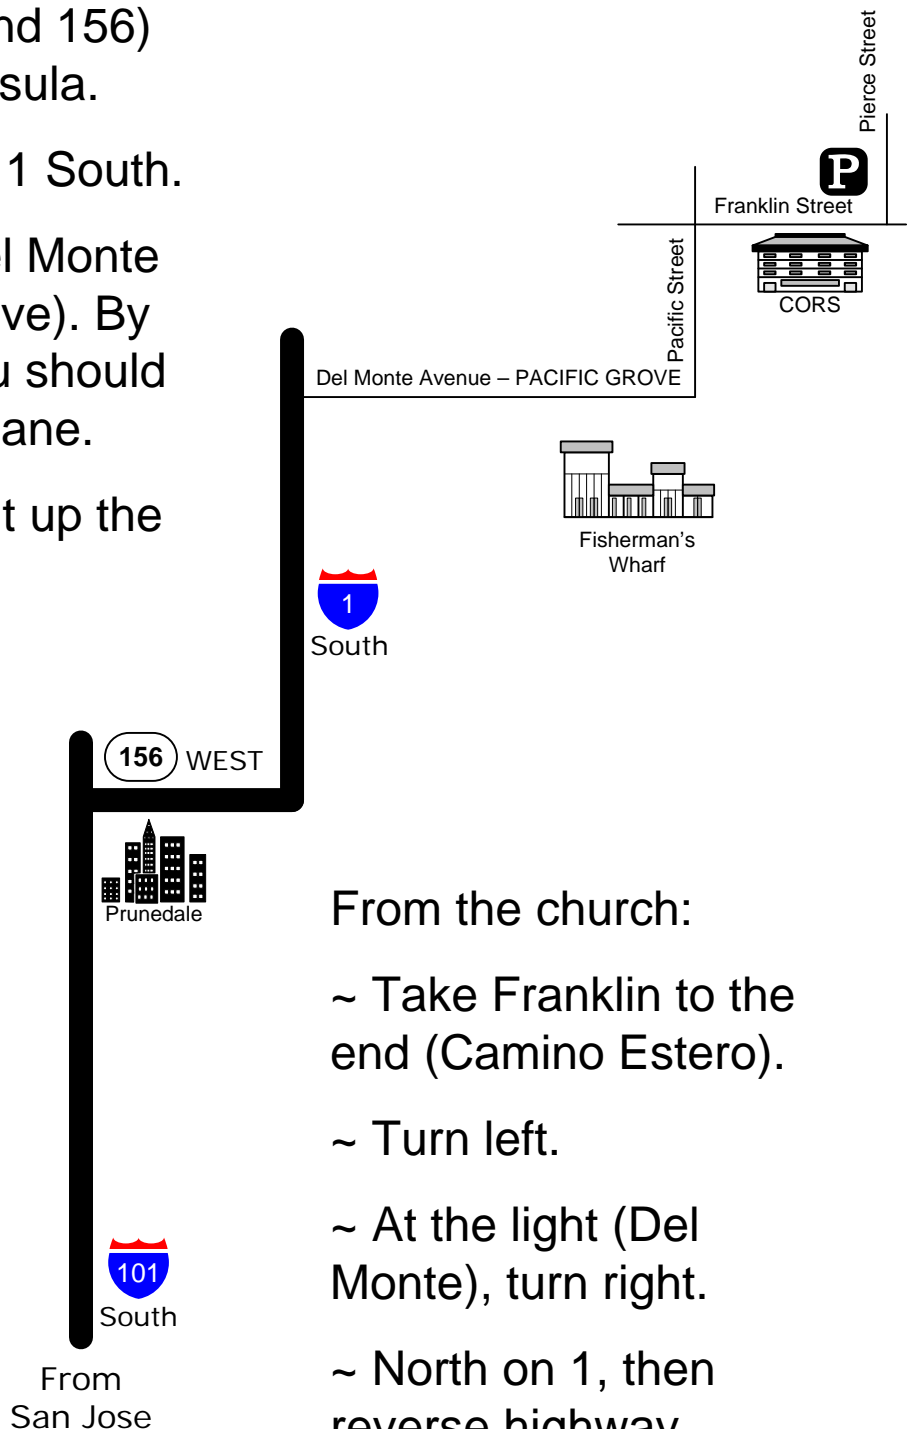

Monterey CORS

400 West Franklin Street, Monterey

Directions:

- ~ 101 South.
- ~ 156 WEST (the second 156) toward Monterey Peninsula.
- ~ This dumps you onto 1 South.
- ~ Exit at the second Del Monte exit (toward Pacific Grove). By Fisherman's Wharf, you should have moved to the left lane.
- ~ At the fork, go straight up the hill.
- ~ Left on Pacific.
- ~ Right on Franklin. The CORS building is directly on your right.
- ~ Street parking is available, or use the parking lot directly across the street from the church, which is free on Sundays.

From the church:

- ~ Take Franklin to the end (Camino Estero).
- ~ Turn left.
- ~ At the light (Del Monte), turn right.
- ~ North on 1, then reverse highway directions.