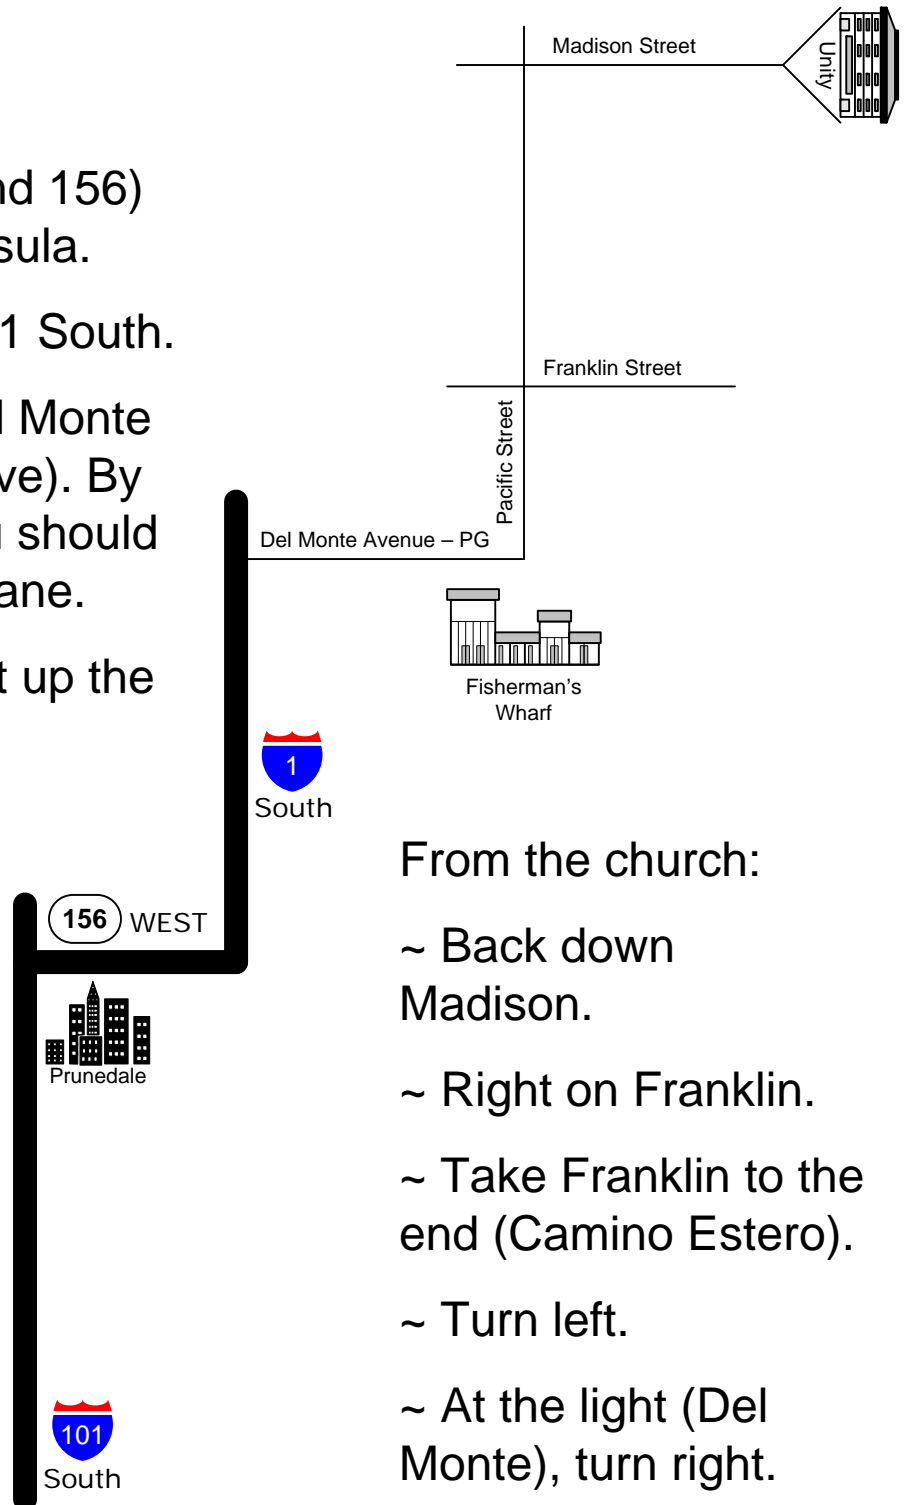

Unity of Monterey Bay

601 Madison Street, Monterey
(not to scale)

Directions:

- ~ 101 South.
- ~ 156 WEST (the second 156) toward Monterey Peninsula.
- ~ This dumps you onto 1 South.
- ~ Exit at the second Del Monte exit (toward Pacific Grove). By Fisherman's Wharf, you should have moved to the left lane.
- ~ At the fork, go straight up the hill.
- ~ Left on Pacific.
- ~ Right on Madison.
- ~ Unity is at the end of the street straight ahead. Only street parking is available. Please be aware that if you bear right at the church, the first few spaces on your left are handicap reserved.

From
San Jose

From the church:

- ~ Back down Madison.
- ~ Right on Franklin.
- ~ Take Franklin to the end (Camino Estero).
- ~ Turn left.
- ~ At the light (Del Monte), turn right.
- ~ North on 1, then reverse highway directions.