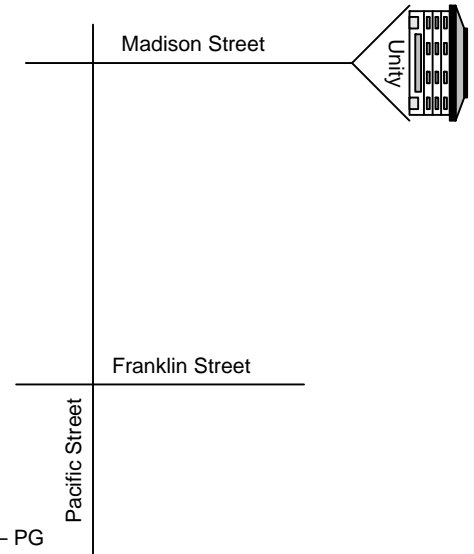

# Unity of Monterey Bay

601 Madison Street, Monterey  
(not to scale)

## Directions:

- ~ 17 South.
- ~ 1 South (toward Monterey).
- ~ Exit at the second Del Monte exit (toward Pacific Grove). By Fisherman's Wharf, you should have moved to the left lane.
- ~ At the fork, go straight up the hill.
- ~ Left on Pacific.
- ~ Right on Madison.
- ~ Unity is at the end of the street straight ahead. Only street parking is available. Please be aware that if you bear right at the church, the first few spaces on your left are handicap reserved.

Del Monte Avenue – PG

Fisherman's Wharf

South

156

South

From  
San Jose

## From the church:

- ~ Back down Madison.
- ~ Right on Franklin.
- ~ Take Franklin to the end (Camino Estero).
- ~ Turn left.
- ~ At the light (Del Monte), turn right.
- ~ North on 1.
- ~ North on 17.